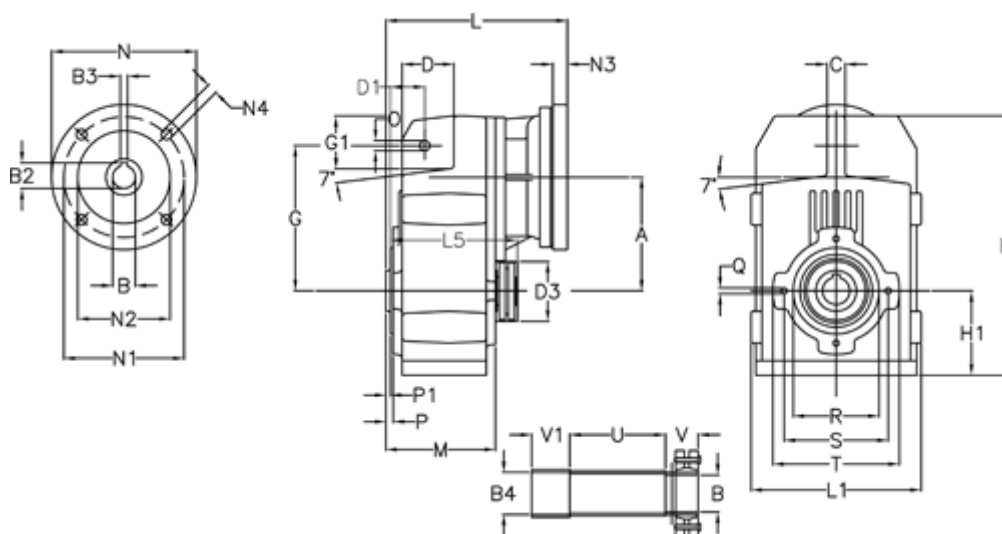

Article number: 29560102585235
 Description: Shaft mounted gear
 A102S-25,8-P90B5

Measures

A = 112.50	D1 = 35.0	I5 = 159.5	P1 = 3.0	V1 = 36
B = 25	d3 = 77	M = 100.5	Q = M8x12	
B1 = 24	G = 140	N = 200	R = 80	
B2 = 27.3	G1 = 51.0	N1 = 165	S = 100	
B3 = 8	H = 251.0	N2 = 130	T = 120	
B4 = 27	H1 = 84.0	N4 = M10x20	Tightening torque N m = 8.5	
C = 20	L = 205.0	O = 11	U = 70.0	
D = 47.5	L1 = 170	P = 4.5	V = 34	